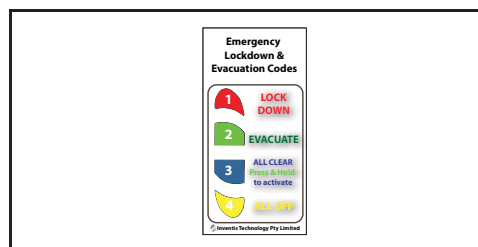

- 9x Dual Siren Base Station, 18 Speakers
- 3x Remote Controls, 4 Key Remote Legend Stickers
- 1x Emergency Procedure Wall Signs (pack of 10)

Steel Cabinet and Battery

Siren and J-Mount

Remote Keyfob

A4 Wall Placards (pack of 10)