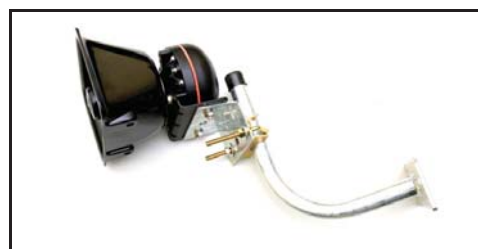

iLAS-N 8 Eight Networked Systems

- 8x Dual Siren Base Station, 16 Speakers
- 3x Remote Controls, 4 Key Remote Legend Stickers
- 1x Emergency Procedure Wall Signs (pack of 10)

iLAS-N 9 Nine Networked Systems

- 9x Dual Siren Base Station, 18 Speakers
- 3x Remote Controls, 4 Key Remote Legend Stickers
- 1x Emergency Procedure Wall Signs (pack of 10)

Steel Cabinet and Battery

Siren and J-Mount

Remote Keyfob

A4 Wall Placards (pack of 10)